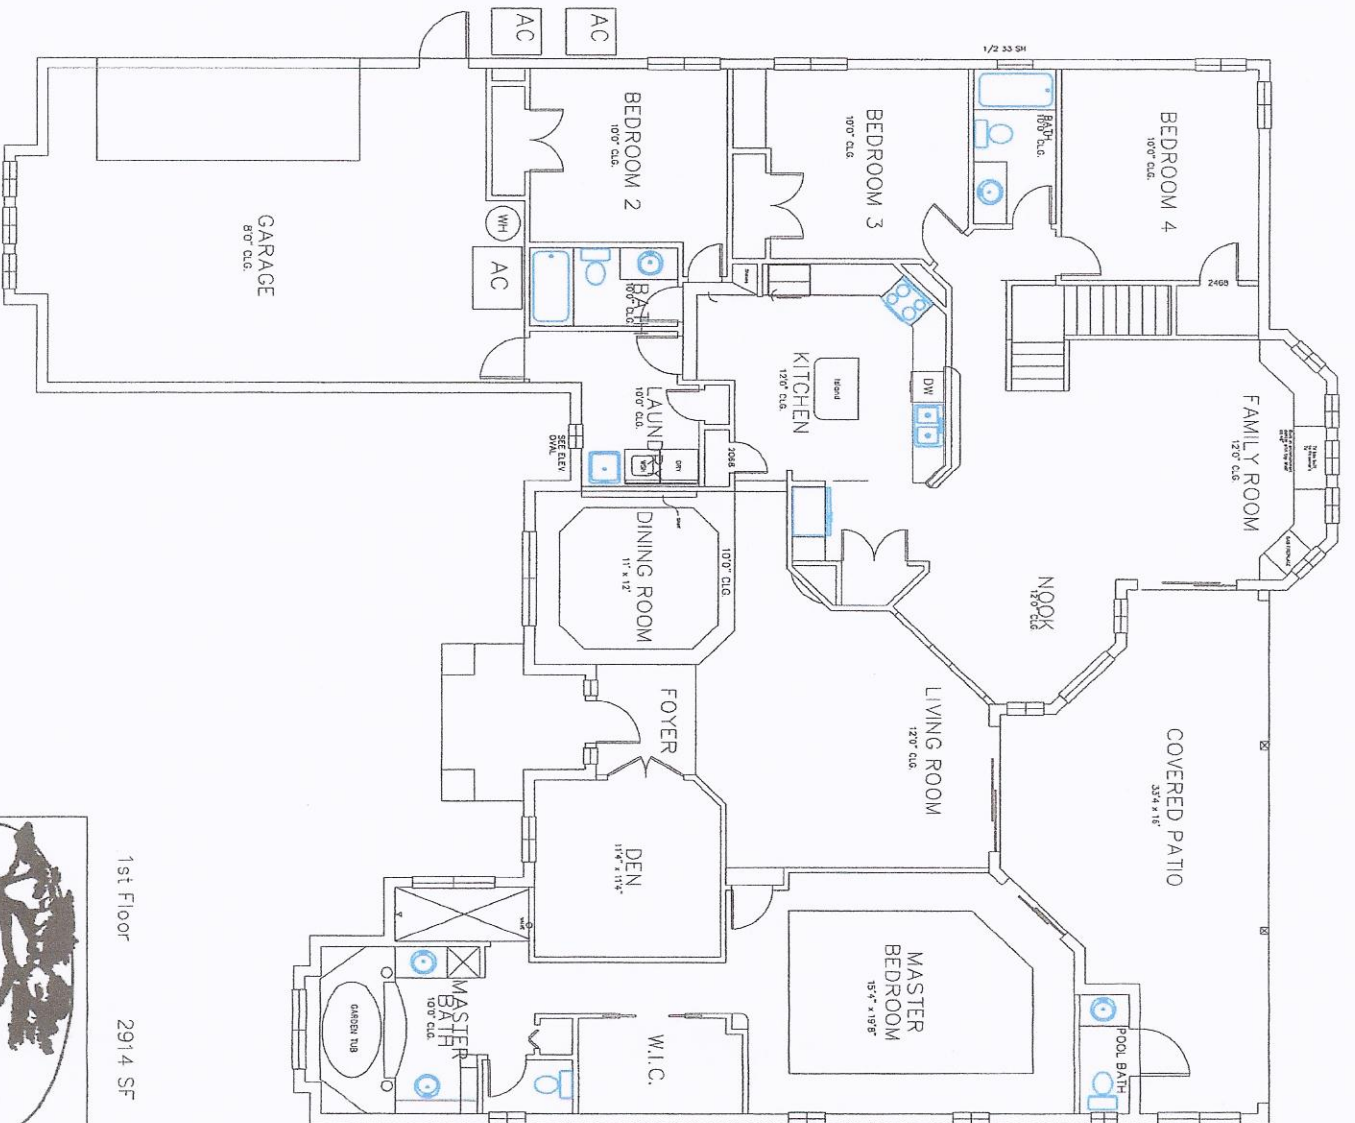

LaCaya

FRONT ELEVATION

BONUS ROOM
1/4" = 1'

1st Floor 2914 SF