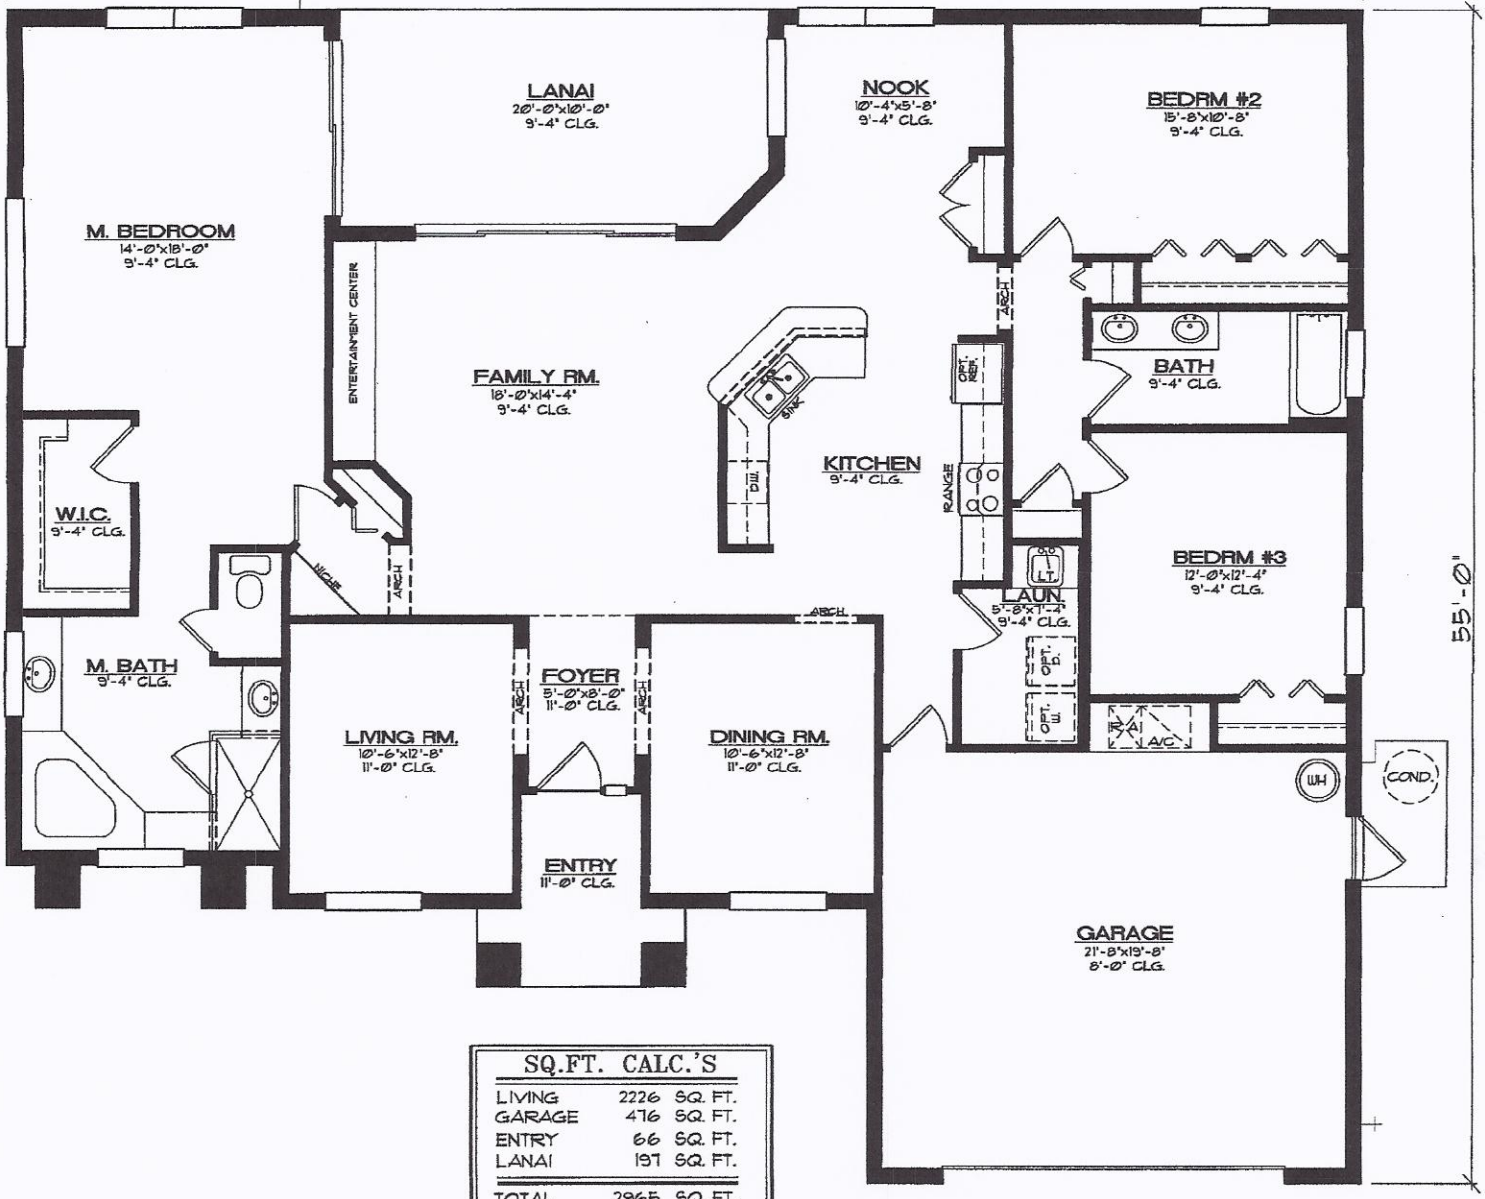

**ELAN**

All plans and elevations are artist renderings and may vary from actual construction. All measurements are approximate. Builder reserves the right to change and/or alter materials, specifications, features, dimensions, designs and price with out prior notice.

63'-0"

SQ.FT. CALC.'S	
LIVING	2226 SQ. FT.
GARAGE	476 SQ. FT.
ENTRY	66 SQ. FT.
LANAI	191 SQ. FT.
<b>TOTAL</b>	<b>2965 SQ. FT.</b>

# ELAN

All plans and elevations are artist renderings and may vary somewhat in precise detail and dimensions. All measurements are approximate. Builder reserves the right to change and/or alter materials, specifications, features, dimensions, designs and price with out prior notice.